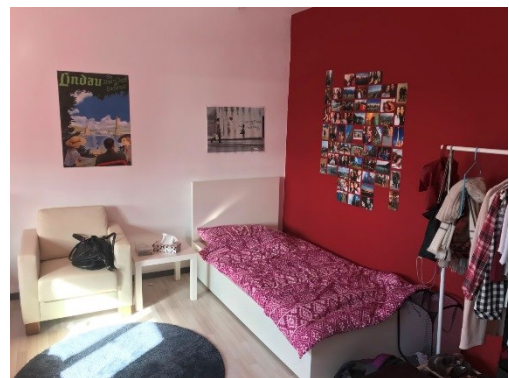

## Accommodation – Seeblick flat share

The dialogue flat share “Seeblick” is in the same building as dialogue, directly on the island of Lindau. The city centre is reachable within 3 walking minutes.

The student accommodation is in the second storey and has 3 rooms in total (single and double rooms)

The accommodation offers a kitchen with an eating area, a common space and a shared bathroom.

- 1-minute walking distance away from dialogue
- 3-minute walking distance away from the city centre
- Single or double room
- Self catering
- Shared kitchen, bathroom and common space
- Fresh linen every second week
- Washing machine / laundry rack
- WiFi
- Cleaning service (once a week)
- Linguistic and cultural exchange with other students

## Accommodation – flat share Seeblick

dialoge flat share (shared kitchen and bathrooms, free Wi-Fi)		
	Single room	Double room
<b>Period A</b> 07.01. – 01.07.2018 25.08. – 22.12.2018	€ 159,-/week	€ 109,-/week
<b>Period B</b> 02.07. – 24.08.2018	€ 184,-/week	€ 134,-/week