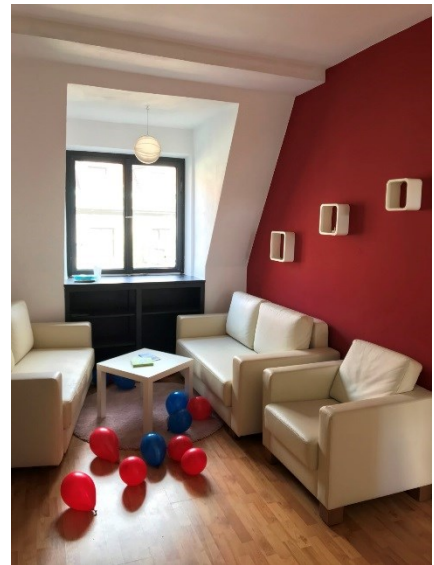

## Accommodation – Seeblick flat share

The dialogue flat share “Seeblick” is in the same building as dialogue, directly on the island of Lindau. The city centre is reachable within 3 walking minutes.

The student accommodation is in the second storey and has 3 rooms in total (single and double rooms)

The accommodation offers a kitchen with an eating area, a common space and a shared bathroom.

- 1-minute walking distance away from dialogue
- 3-minute walking distance away from the city centre
- Single or double room
- Self catering
- Shared kitchen, bathroom and common space
- Fresh linen every second week
- Washing machine / laundry rack
- WiFi
- Cleaning service (once a week)
- Linguistic and cultural exchange with other students