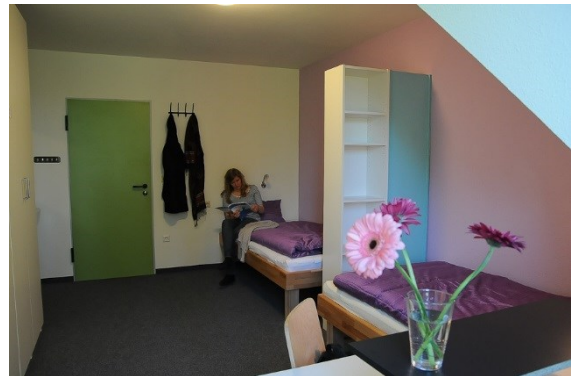

It is also possible to take the bus line 1 or 2.

From the bus stop Toskana it takes just a few minutes to get to the bus stop Hauptbahnhof, which is next to the dialoge building.

The student residence is in the upper floor of a 3-storey building and has 9 rooms in total (single and double rooms).

The rooms are equipped with private washbasins.

- 15 minutes walk to the city centre and to the institute
- Single or double room
- Self catering
- Shared kitchen, bathroom and common room
- Fresh bed-linen every second week
- Rooftop terrace
- Washing machine/ tumbler/ TV
- WiFi
- Cleaning service (twice a week)
- Linguistic and cultural exchange with other students